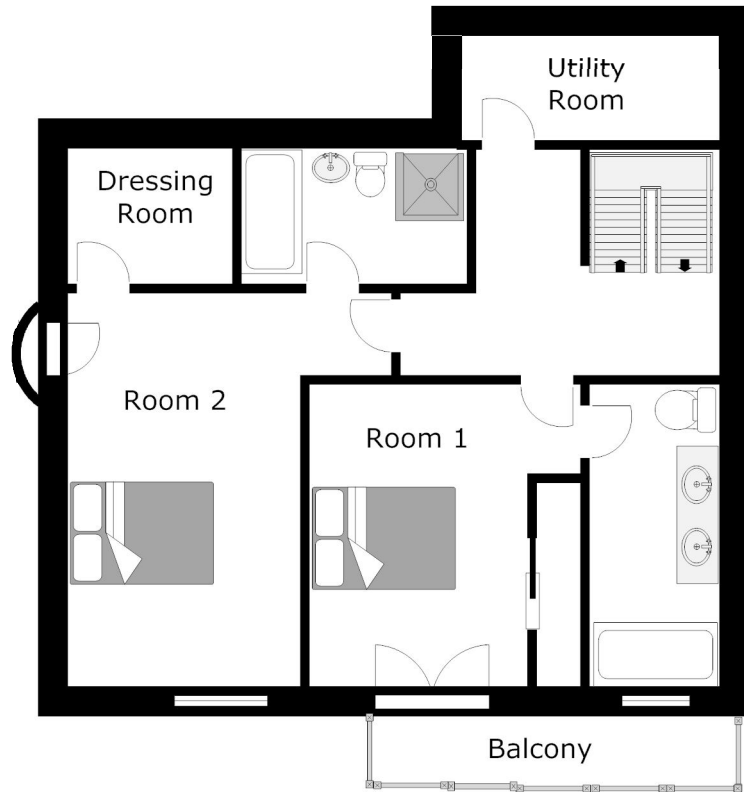

The South Face (Level 1) Total Internal Surface Area - 190.29m<sup>2</sup>  
Level 1 Surface Area - 17.25

**The South Face Ground Floor**

**The South Face Level -1**

**The South Face Level -2**