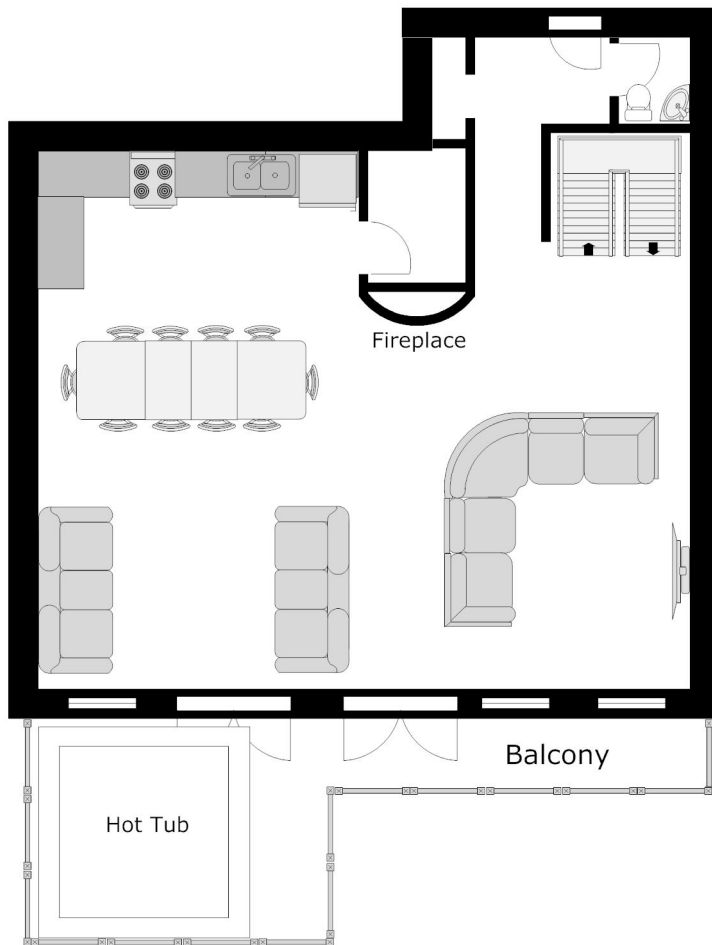

The South Face (Level 1) Total Internal Surface Area - 190.29m<sup>2</sup>  
Level 1 Surface Area - 17.25

**The South Face Ground Floor**

**The South Face Level -1**

**The South Face Level -2**