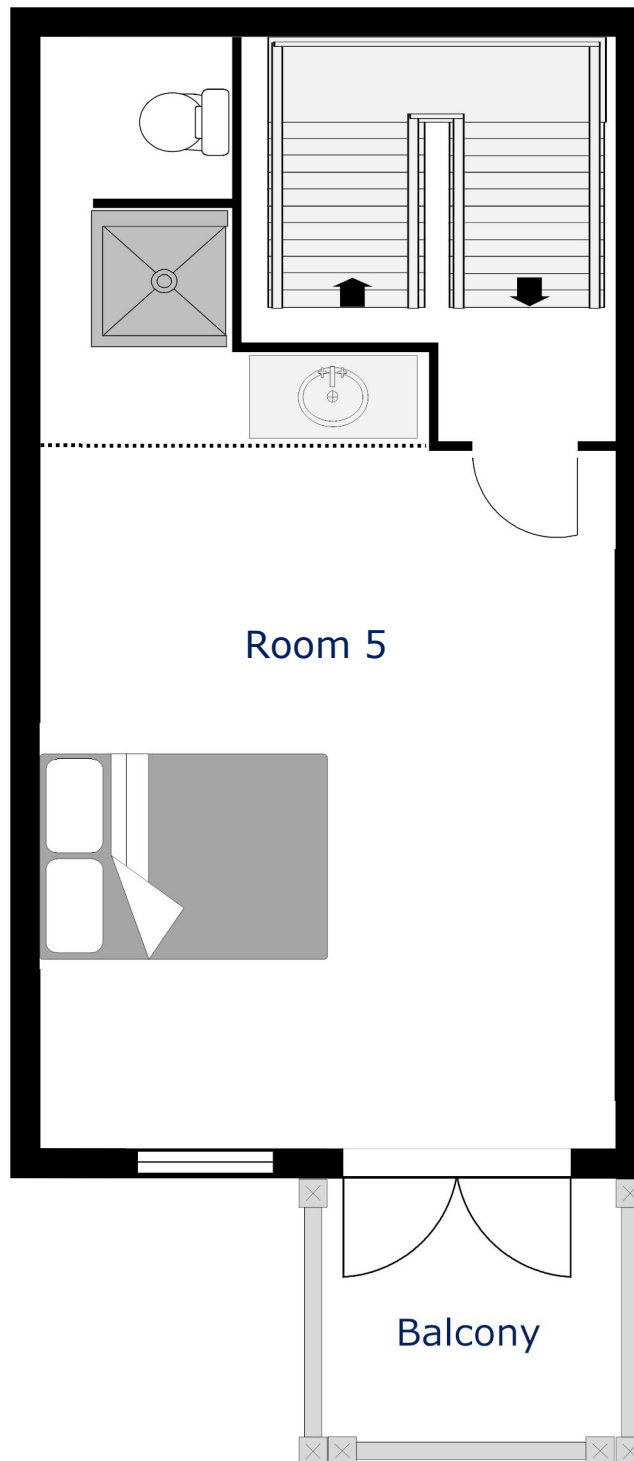

The South Face (Level 1) Total Internal Surface Area - 190.29m<sup>2</sup>  
Level 1 Surface Area - 17.25

**The South Face Ground Floor**

**The South Face Level -1**

**The South Face Level -2**